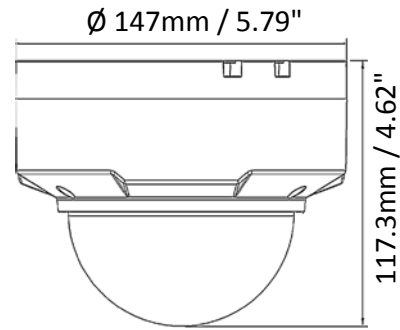

EHN2850

8-Megapixel IR & WDR,
Outdoor Dome Network Camera

Features

- 8MP Progressive scan Sony STARVIS CMOS sensor
- Equipped with 3.3~12mm motorized lens
- Multi-streaming from H.265 / H.264
- Supports D-WDR
- Provides True Day/Night with automatic IR-cut
- Extended IR range up to 40m / 131ft. with 20 LEDs (depends on scene IR reflectivity)
- Supports video analytics
- Supports ONVIF (V17.06, Profile S, Profile G)
- Weather-proof IP66 rated
- Supports micro SD card (up to 128GB)
- Supports live monitoring via mobile App (iOS & Android)
- Supports PoE and 12VDC

Optional Accessories

Model	BA-EACD	BA-EACC	BA-EACH
Image			
Size	(φ x H) 146.7 x 66.2mm / 5.78" x 2.61"	(φ x H) 146.7 x 46.2mm / 5.78" x 1.82"	(W x H x D) 90 x 106.2 x 215.7mm / 3.54" x 4.18" x 8.49"
Bracket	BA-EACF Bracket Holder 27cm / 10.63" 	BA-EABZA Bracket 	-

IP Sidekick - ESK1000

The product can assign an IP address to the camera, and then you can connect and check the IP camera live view using our mobile app EF Sidekick.

EverFocus PoE Switch

5 Ports: ES0501-40
8 Ports: ES0812-31 / ES0802-41
16 Ports: ES1625-31 / ES1645-51
24 Ports: ES2426-31 / ES2446-51 / ES2448-62

*All images presented in this document are for example only. Product models may vary in different countries. Please visit EverFocus regional Websites for detailed ordering information.

*Information contained in this document is subject to change without notice.